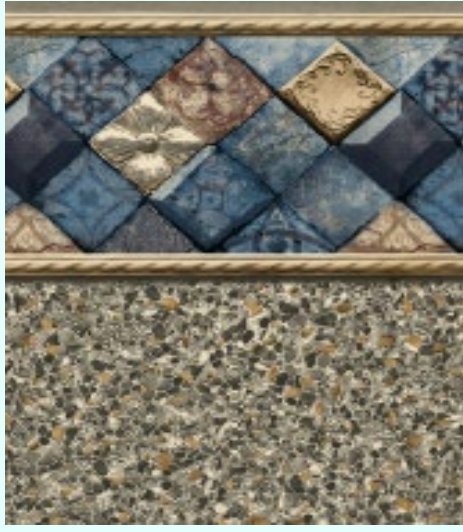

SCOTTSDALE

WITH SANDSTONE TAN

20/20 mil

Out of Stock: Discontinued