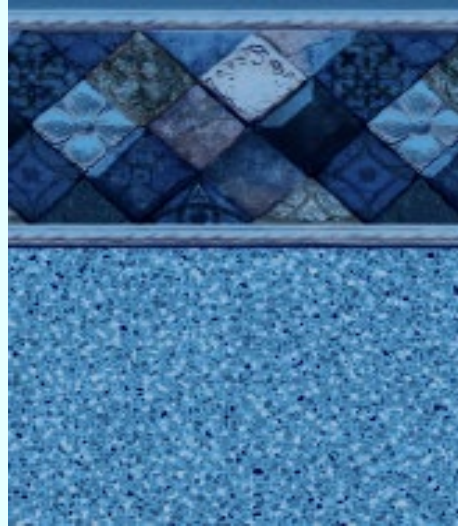

MADISON WITH BLUE CRYSTAL

27/27 mil

Out of Stock: Discontinued